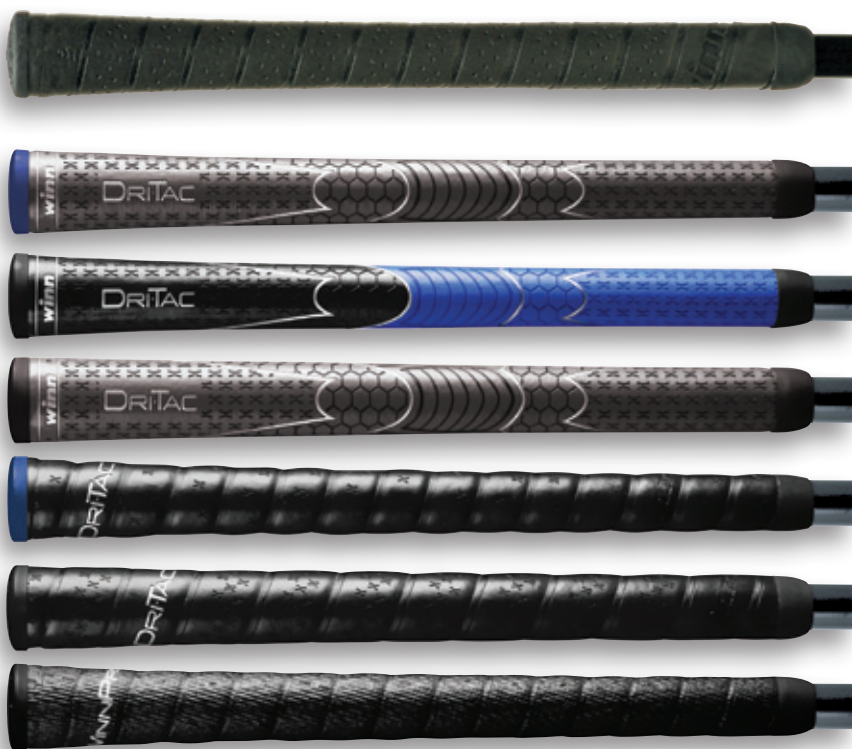

Herren Oversize

Lfd.Nr.	Modell	Core Size /"	Design	Gewicht/g
10	Excel, Soft (Mid +1/16", Jumbo +/8") WGS-M-B (Mid) 0.60 WGSJ-B (Jumbo) 0.60	0.60	Round	43 47
11	Dri-Tac Midsize, Soft (+1/16") WTSM-G	0.60	Round	49
12	Dri-Tac Midsize, Soft (+1/16") WTSM-N	0.60	Round	49
13	Dri-Tac Jumbo, Soft (+1/8") WTSJ-G	0.60	Round	50
14	Dri-Tac Wrap Lite Midsize, Soft (+1/16") WWSM-B	0.60	Round	23
15	Dri-Tac Wrap Lite Jumbo, Soft (+1/8") WWSJ-B	0.60	Round	26
16	WinnPro Wrap Lite Midsize, Firm (+1/16") WPFM-B	0.60	Round	52